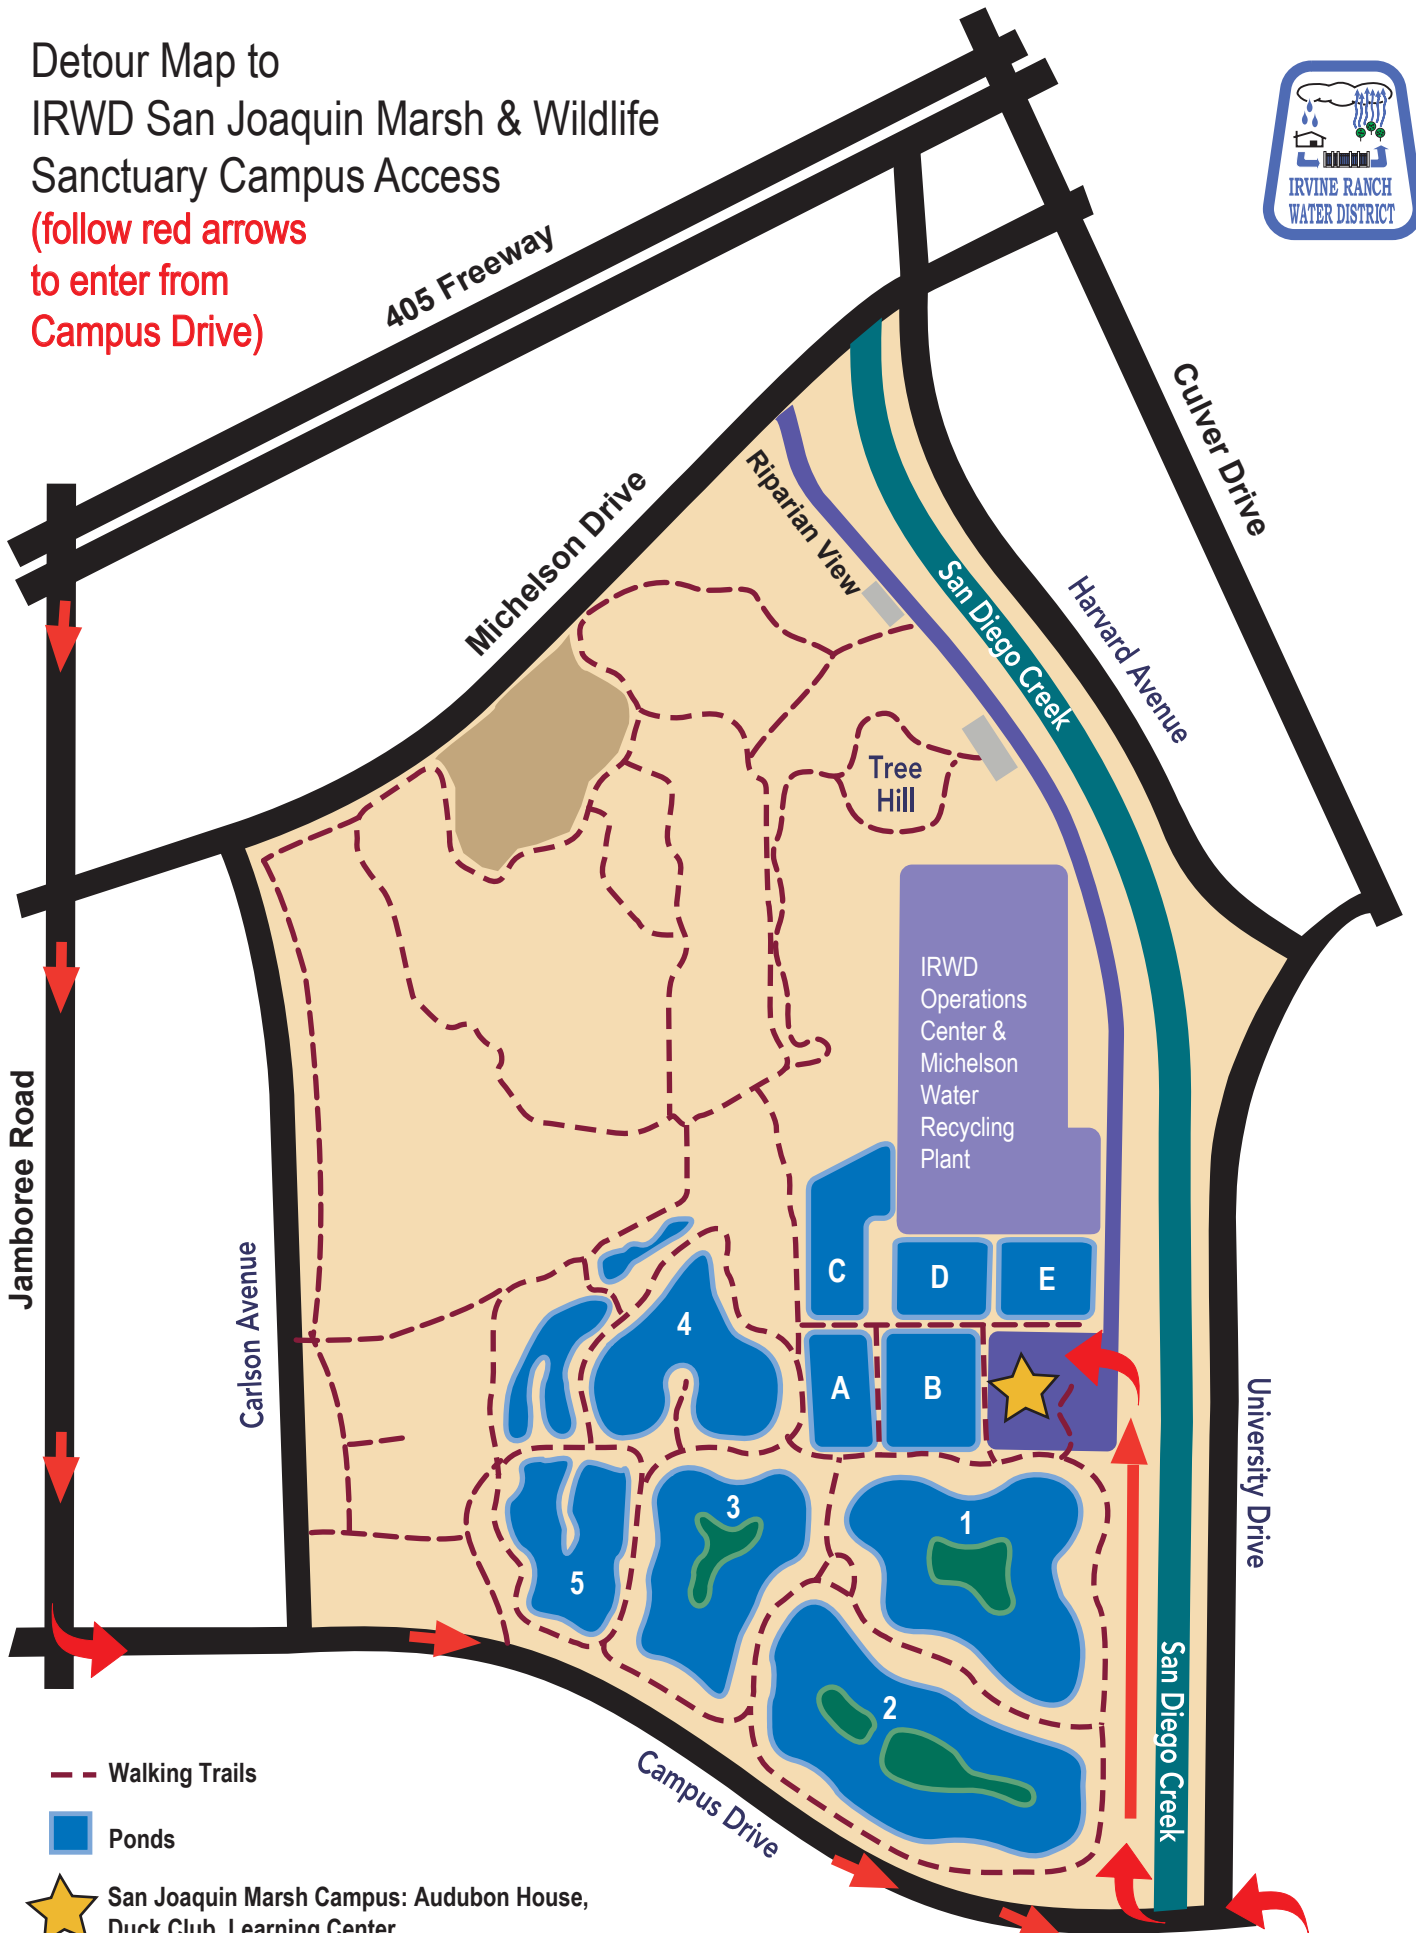

Detour Map to IRWD San Joaquin Marsh & Wildlife Sanctuary Campus Access

(follow red arrows
to enter from
Campus Drive)

--- Walking Trails

■ Ponds

★ San Joaquin Marsh Campus: Audubon House,
Duck Club, Learning Center,
Visitor's Center & Sea and Sage House

No left turn allowed from Campus Drive into driveway,
so make U-turn on Campus Drive at University Drive.